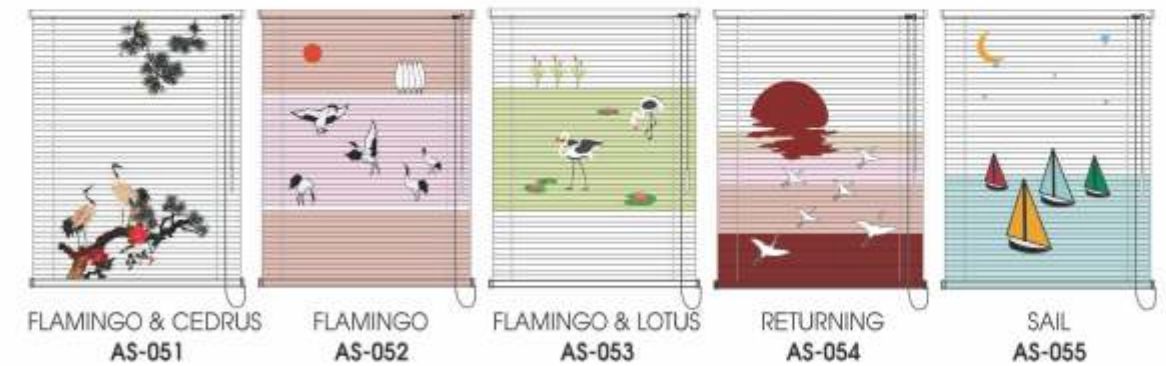

Light Brown | ST-04

Red | ST-15

ZOO TRIBAL

FLOWER

OCEAN

LET'S GO TRAVEL

RETRO

MEANING OF LIFE