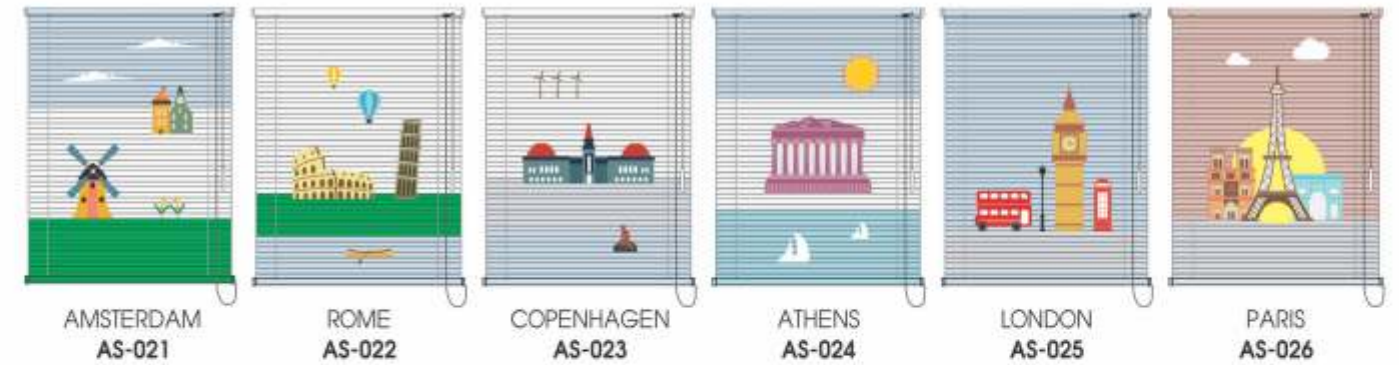

Light Brown | ST-04

Red | ST-15

ZOO TRIBAL

FLOWER

OCEAN

LET'S GO TRAVEL

RETRO

MEANING OF LIFE