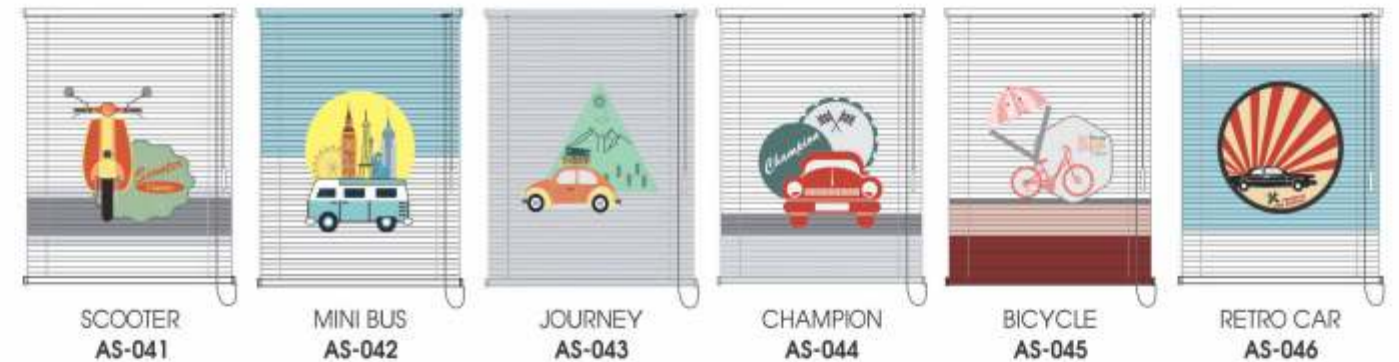

Light Brown | ST-04

Red | ST-15

ZOO TRIBAL

FLOWER

OCEAN

LET'S GO TRAVEL

RETRO

MEANING OF LIFE