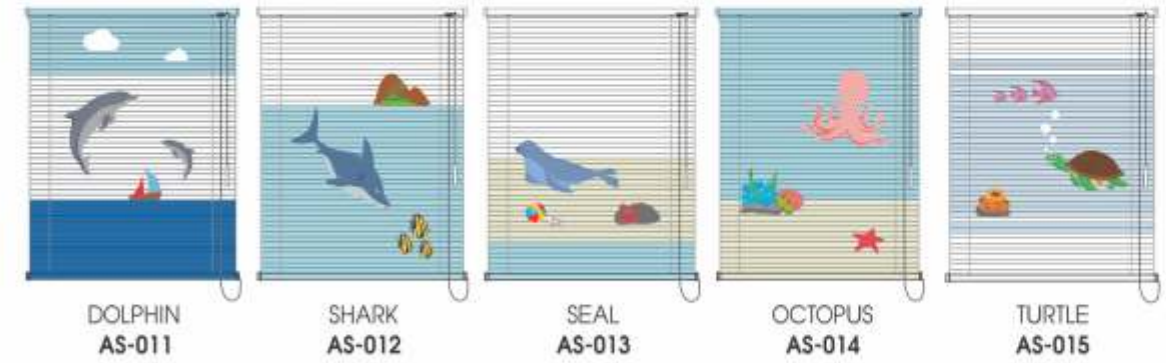

Light Brown | ST-04

Red | ST-15

ZOO TRIBAL

FLOWER

OCEAN

LET'S GO TRAVEL

RETRO

MEANING OF LIFE