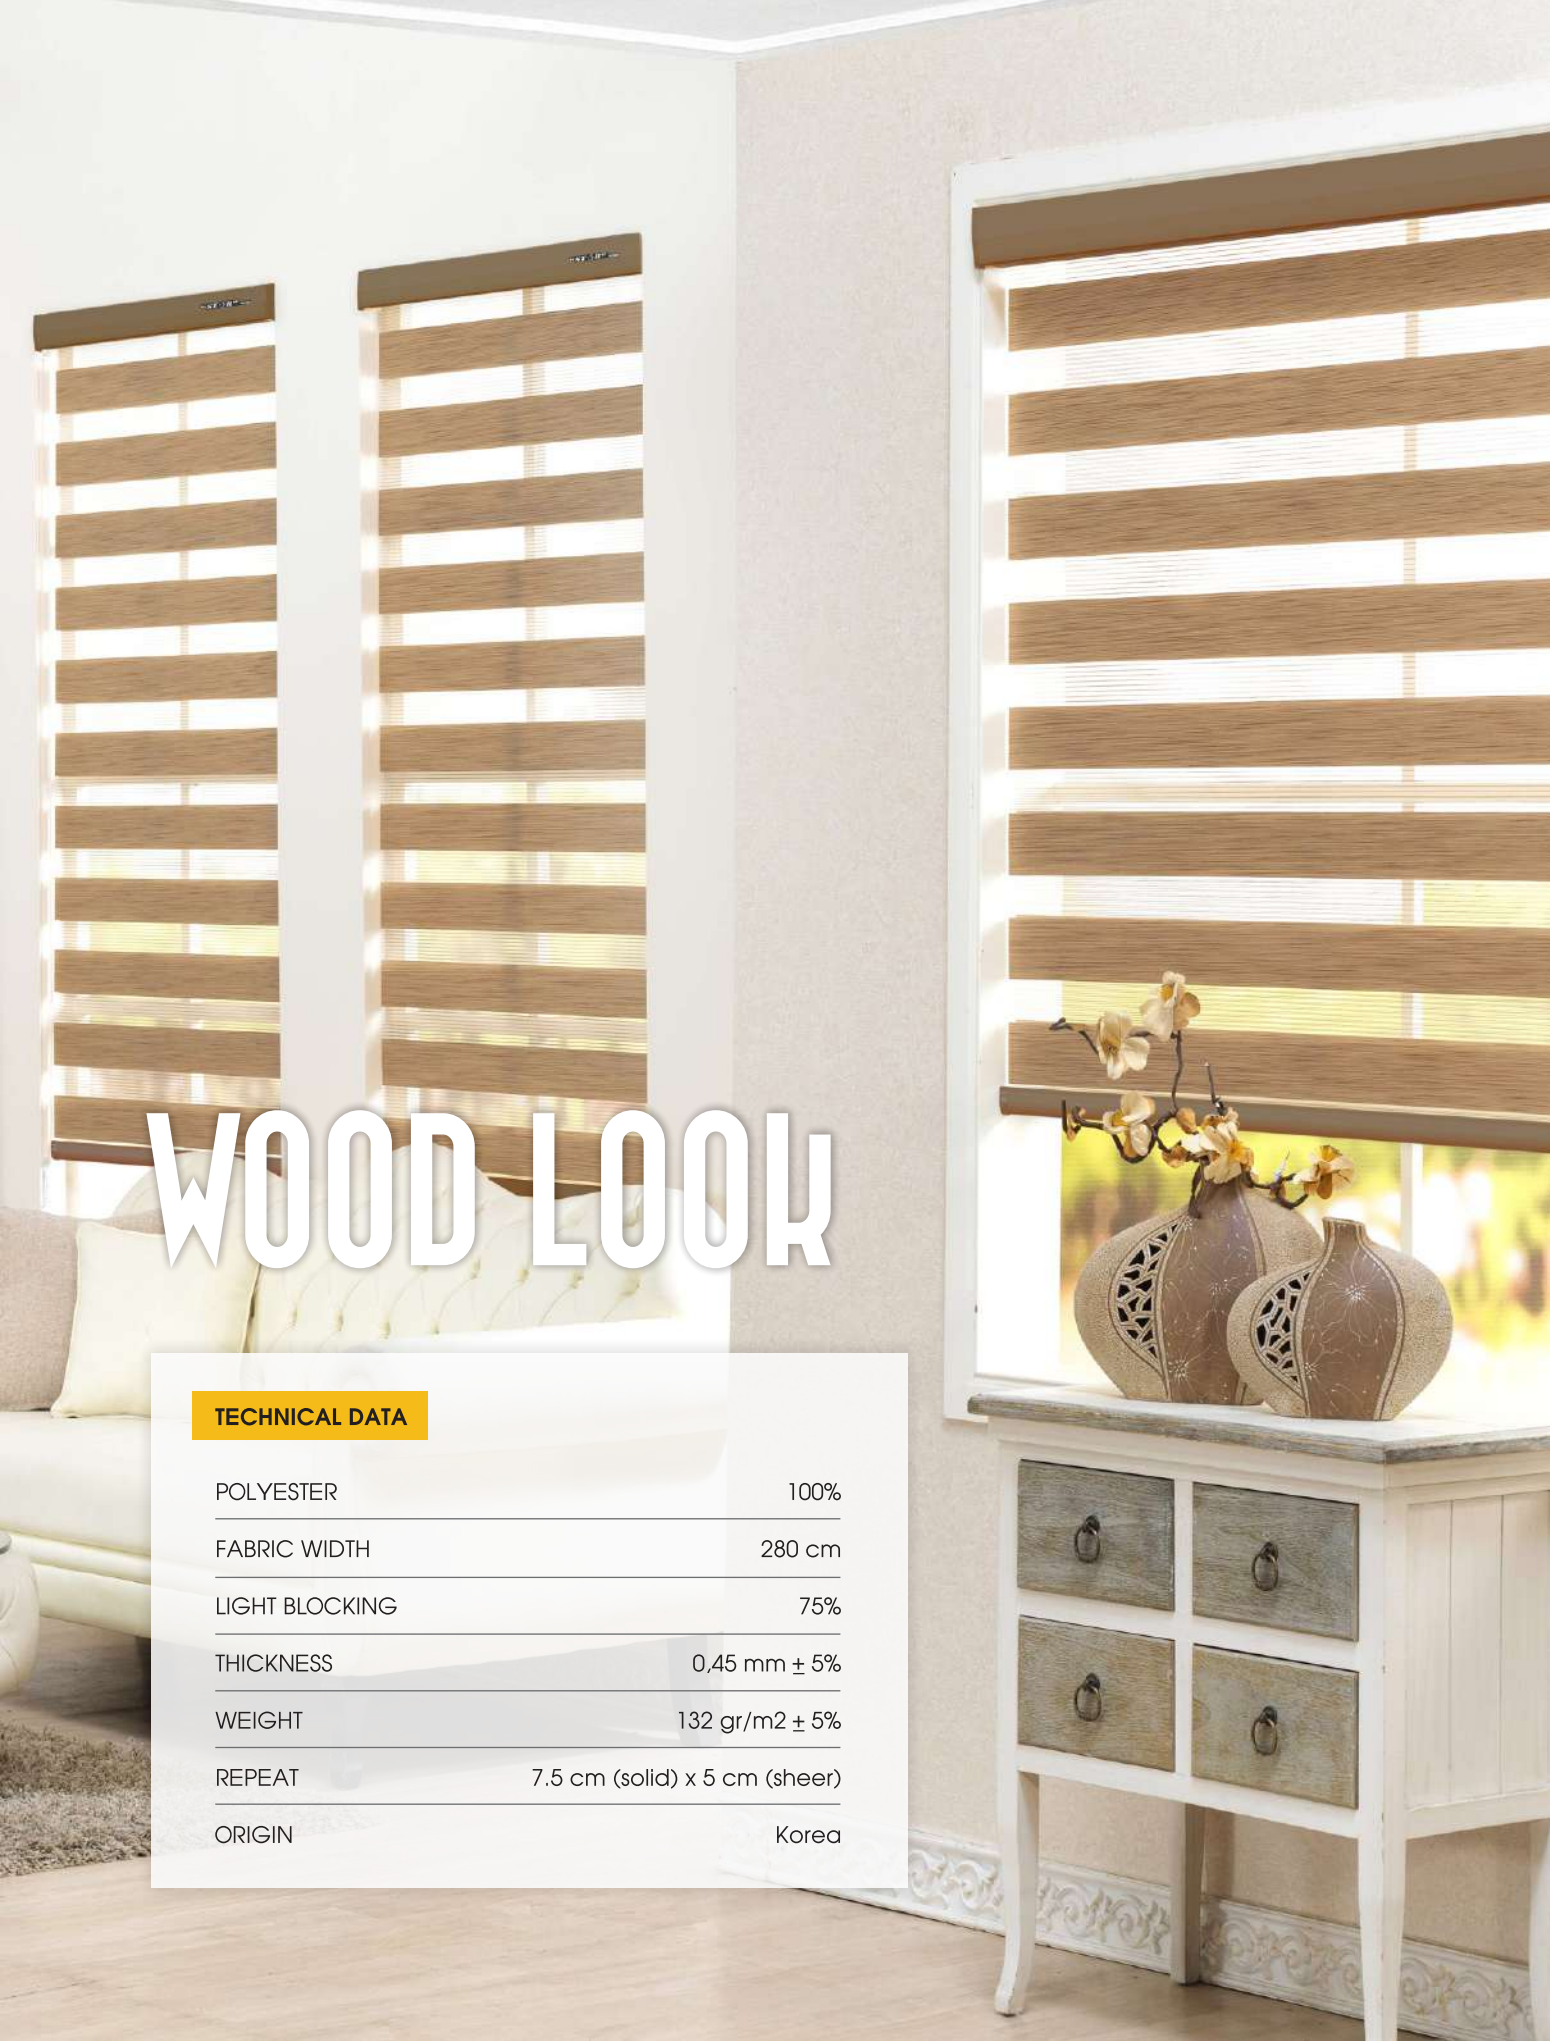

WOOD LOOK

TECHNICAL DATA

POLYESTER	100%
FABRIC WIDTH	280 cm
LIGHT BLOCKING	75%
THICKNESS	0,45 mm ± 5%
WEIGHT	132 gr/m2 ± 5%
REPEAT	7.5 cm (solid) x 5 cm (sheer)
ORIGIN	Korea

WOOD LOOK