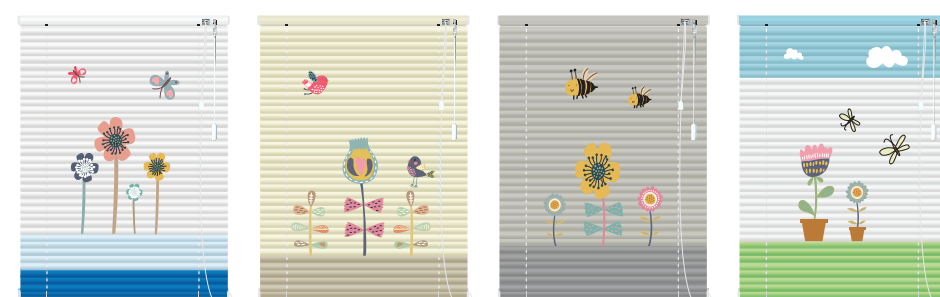

FLOWER

BUTTERFLY & FLOWER
AS-031

BIRD & FLOWER
AS-032

BEE & FLOWER
AS-033

DRAGONFLY
AS-034