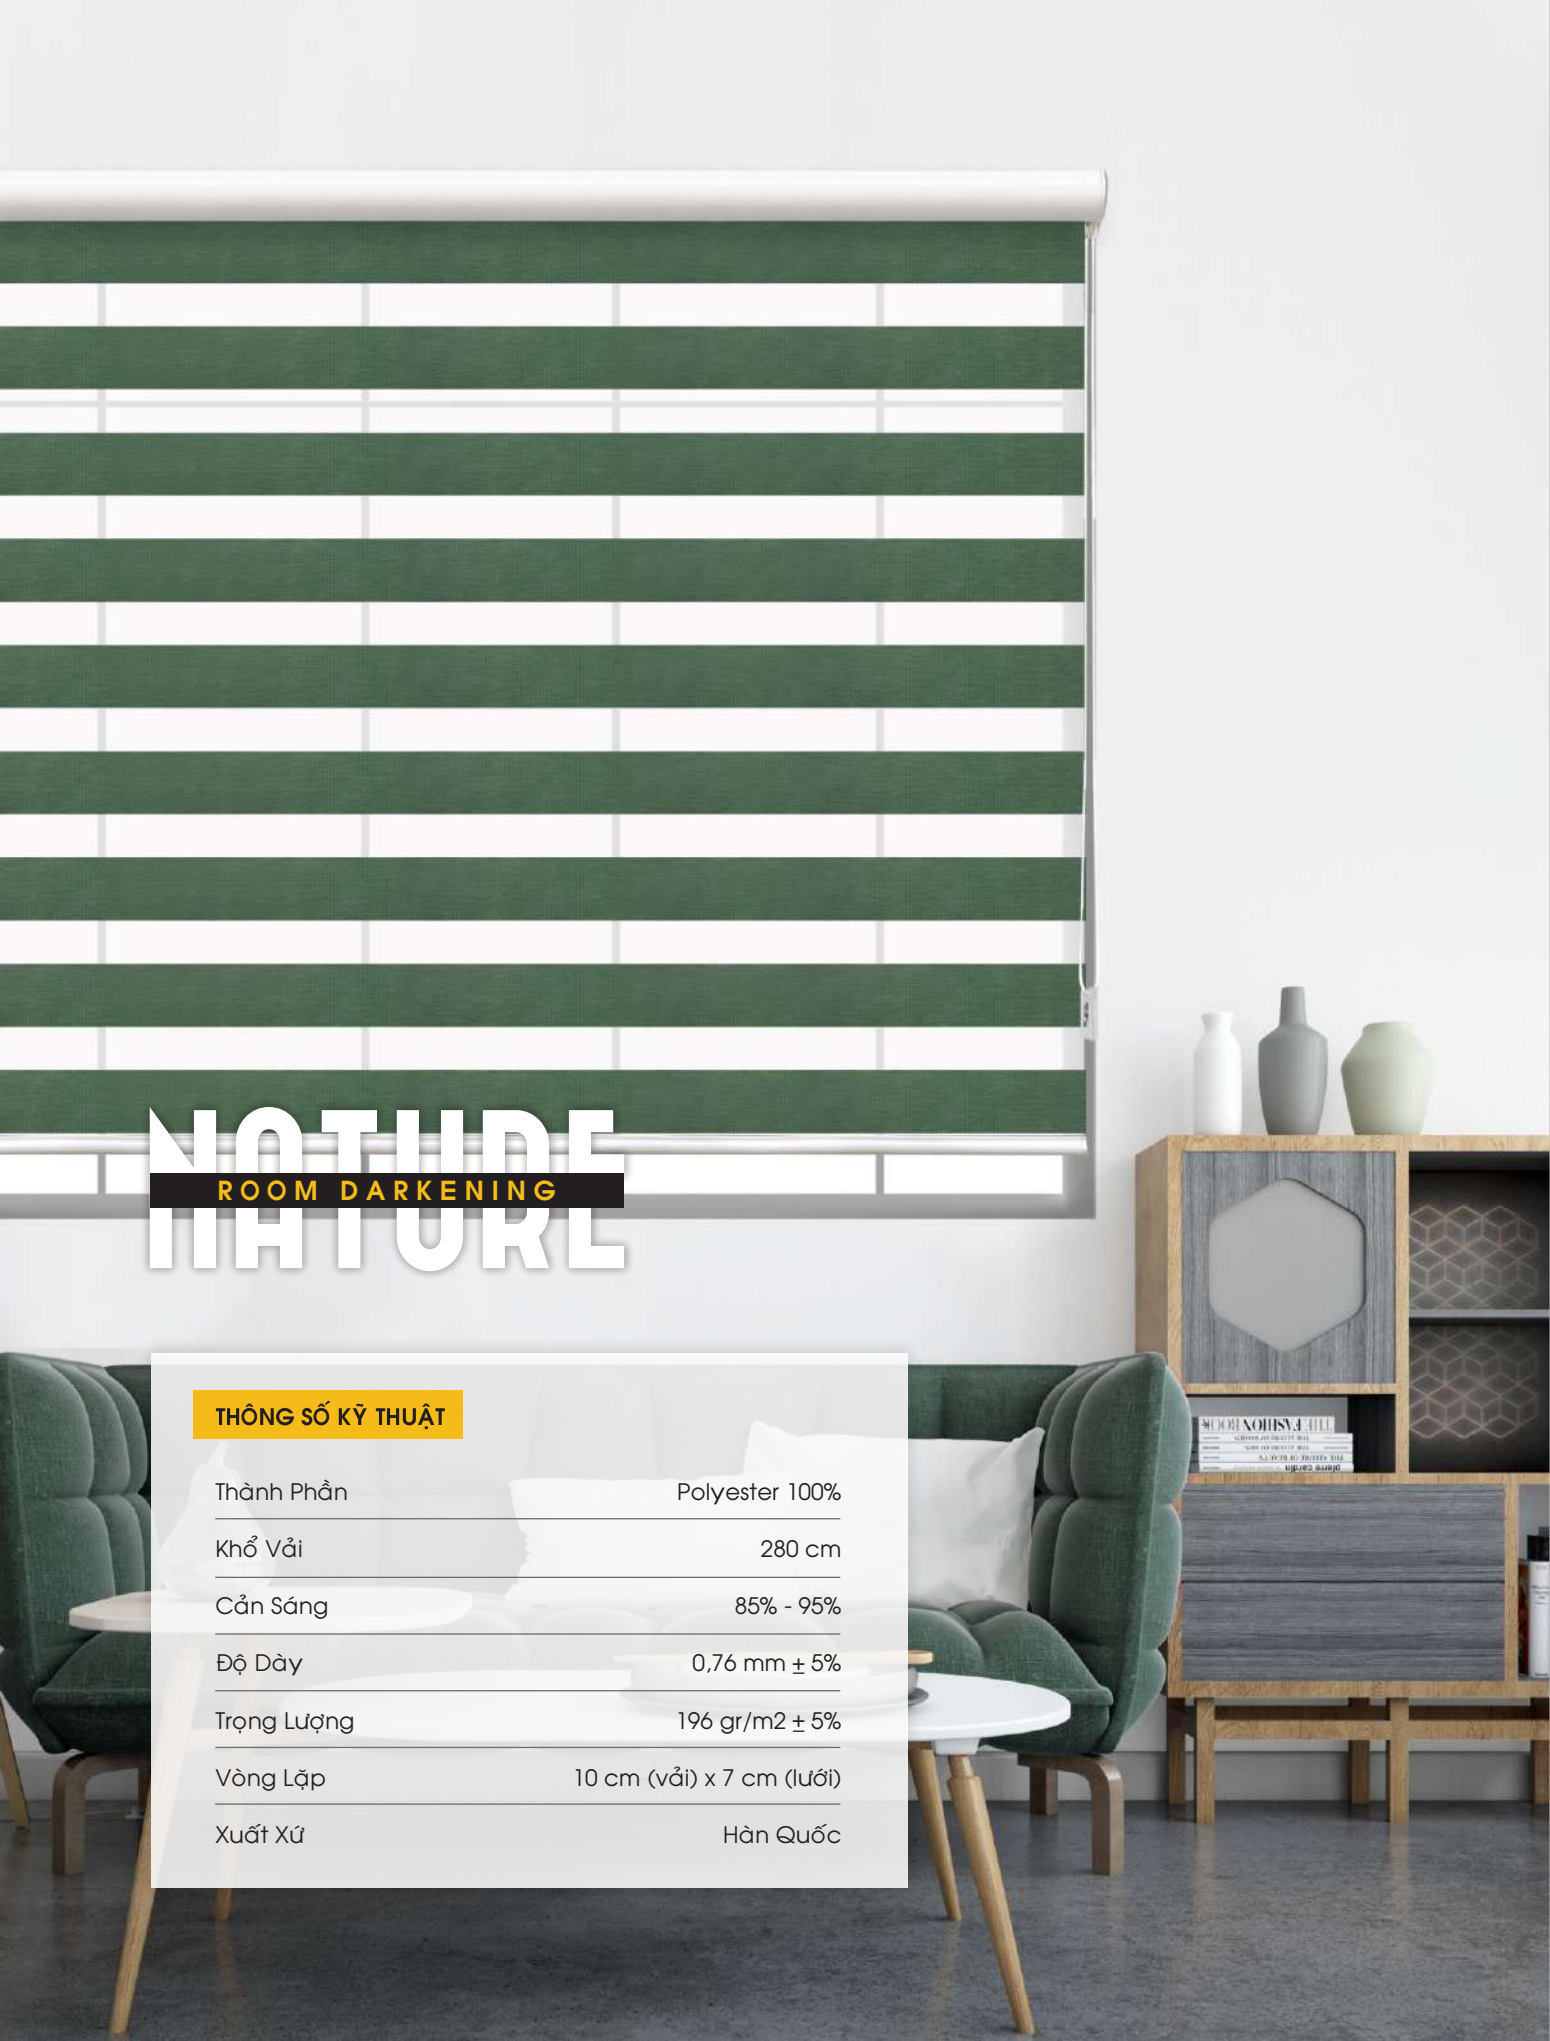

Light Beige | ZK-8702

Tree Brown | ZK-8703

Deep Brown | ZK-8704

Floral White | ZK-8701