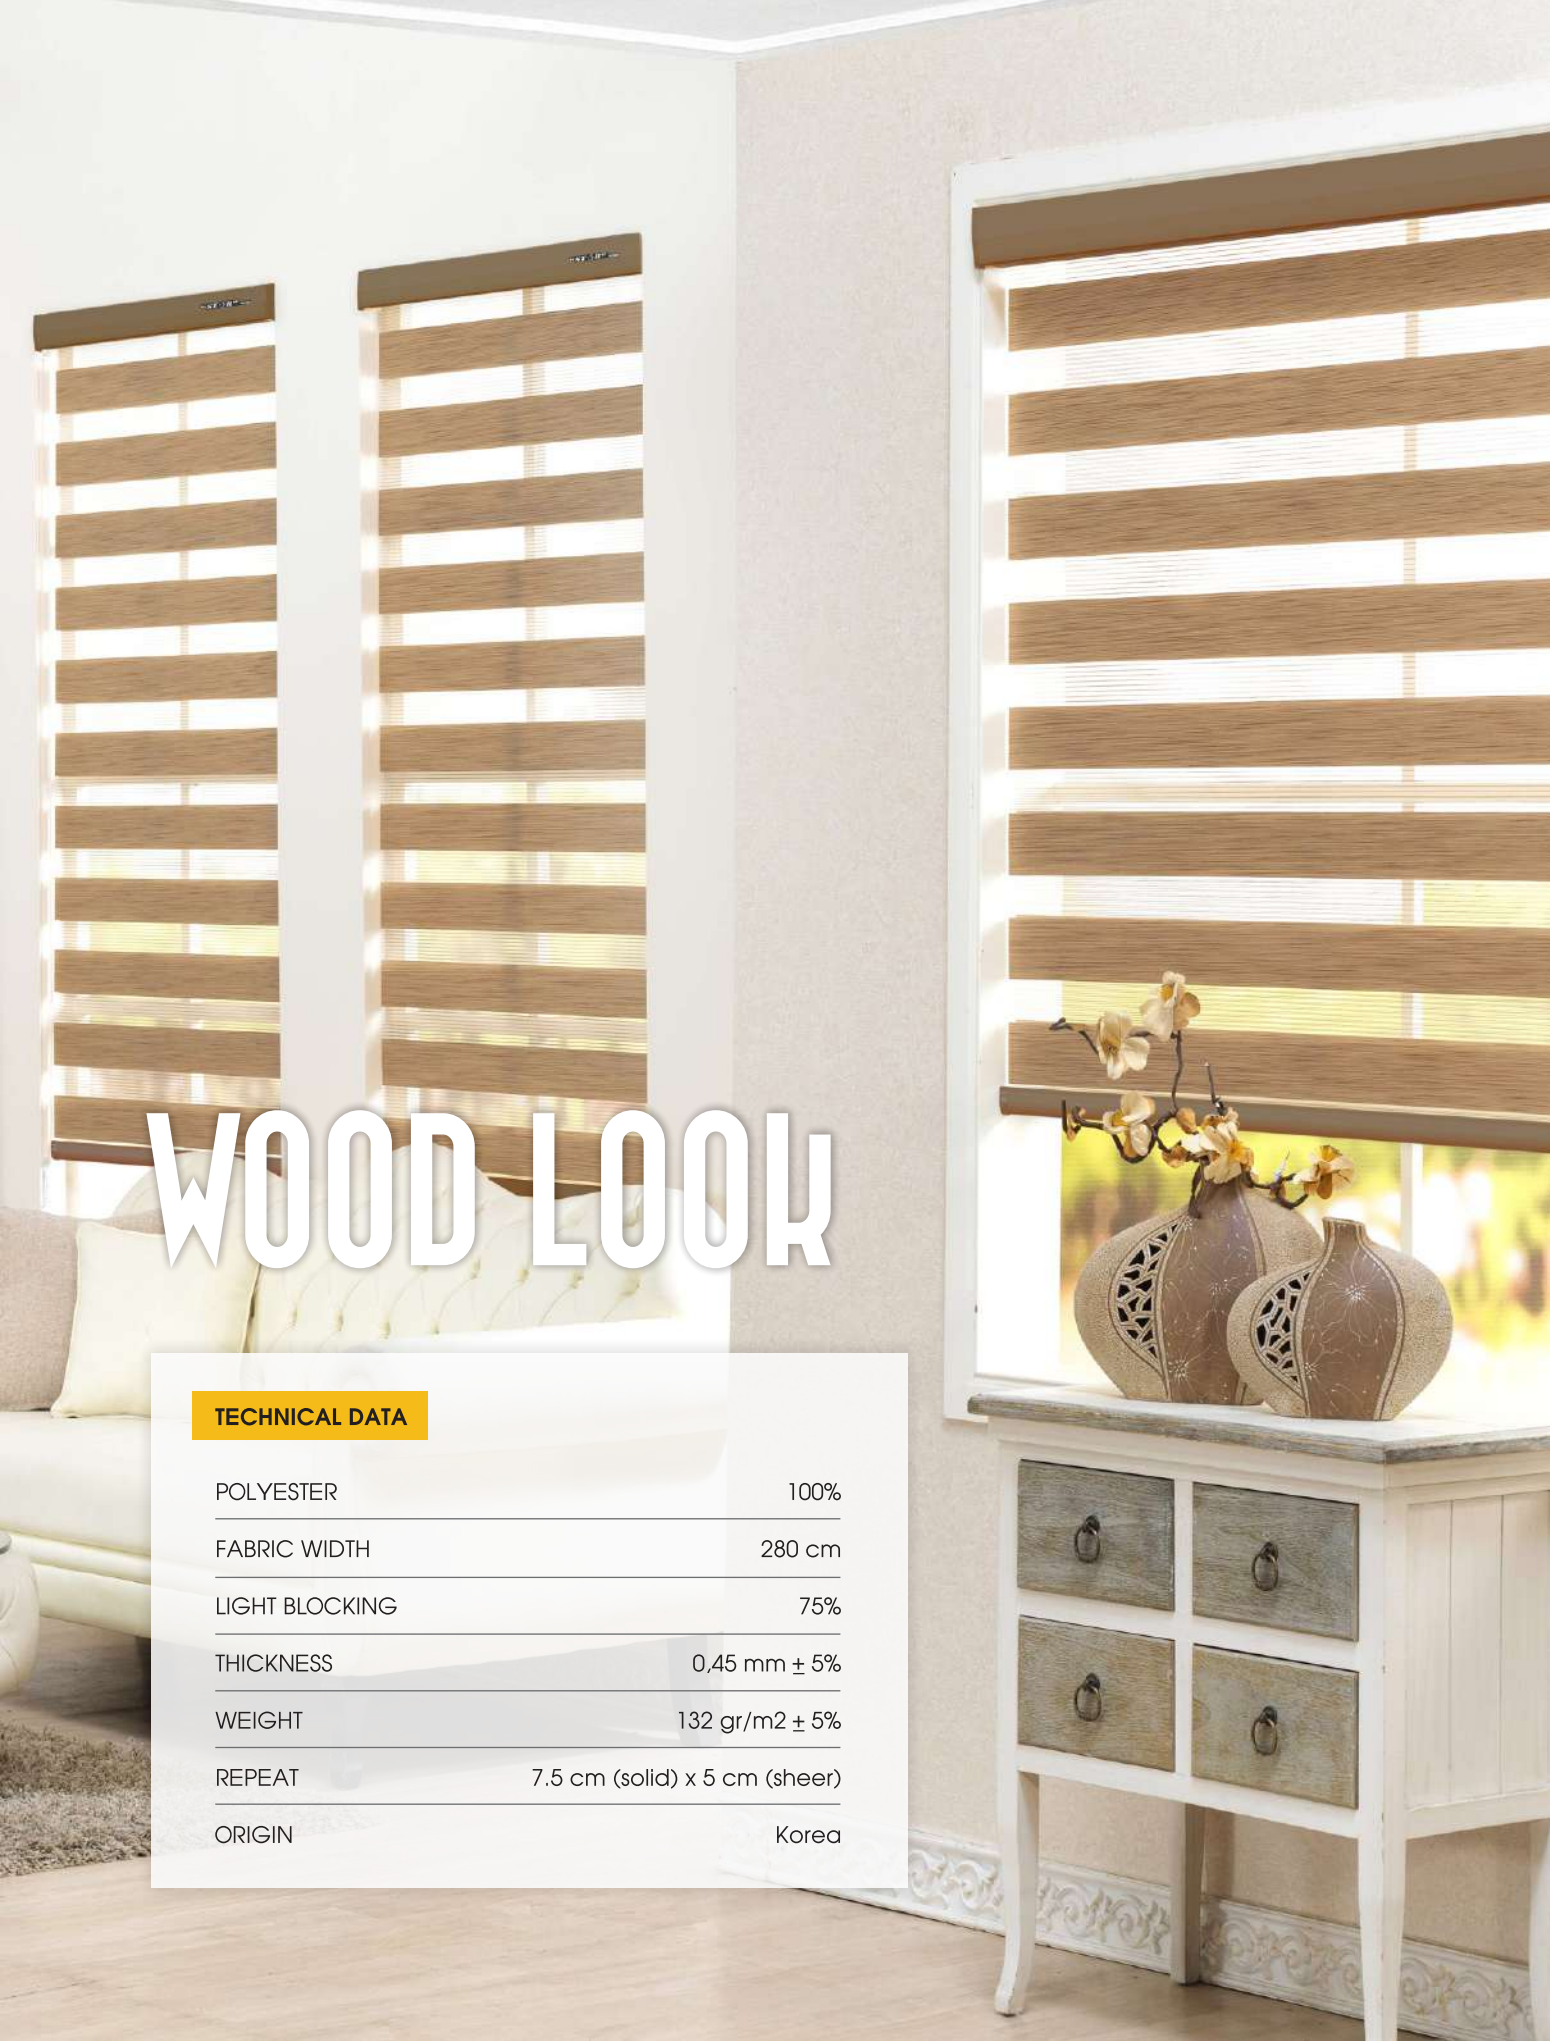

# RAINBOW

## TECHNICAL DATA

POLYESTER	100%
FABRIC WIDTH	280 cm
LIGHT BLOCKING	75%
THICKNESS	0,50 mm ± 5%
WEIGHT	136 gr/m2 ± 5%
REPEAT	10 cm (solid) x 7 cm (sheer)
ORIGIN	Korea

Sandy Brown | ZK-020

Lime Green | ZK-021

# WOOD LOOK