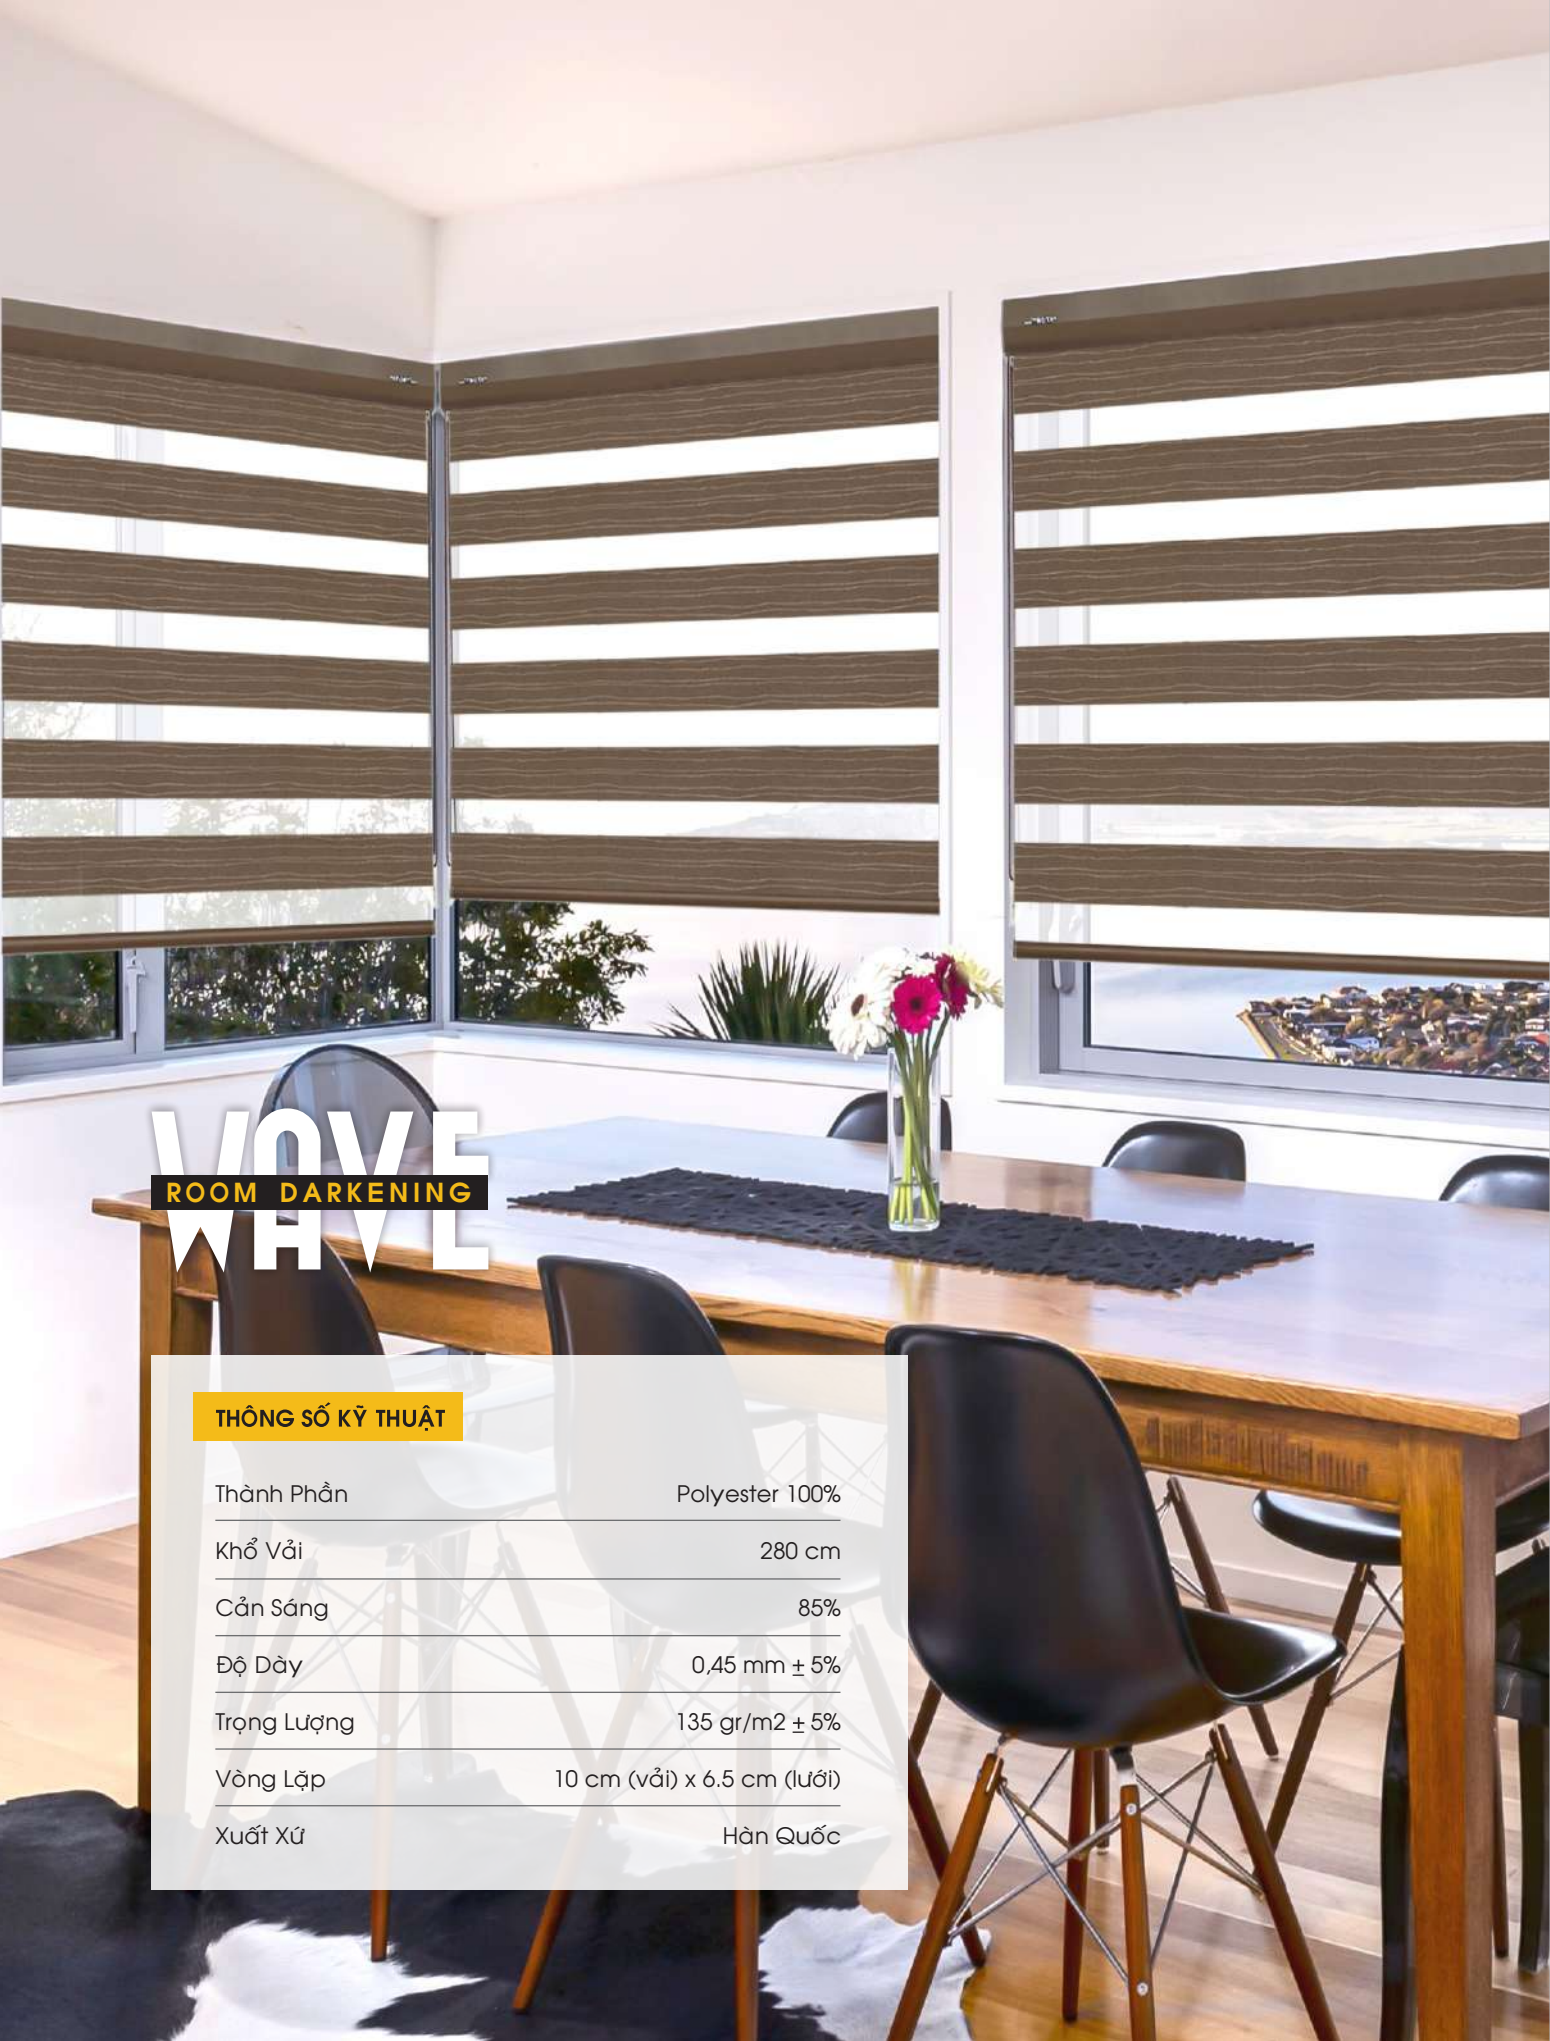

“STAR”<sup>®</sup> blinds

SANDINO BLACKOUT

Barley | ZK-4002

Sunset | ZK-4003

Bricky | ZK-4004

Foggy | ZK-4001

WAVE  
ROOM DARKENING  
WAVE

THÔNG SỐ KỸ THUẬT